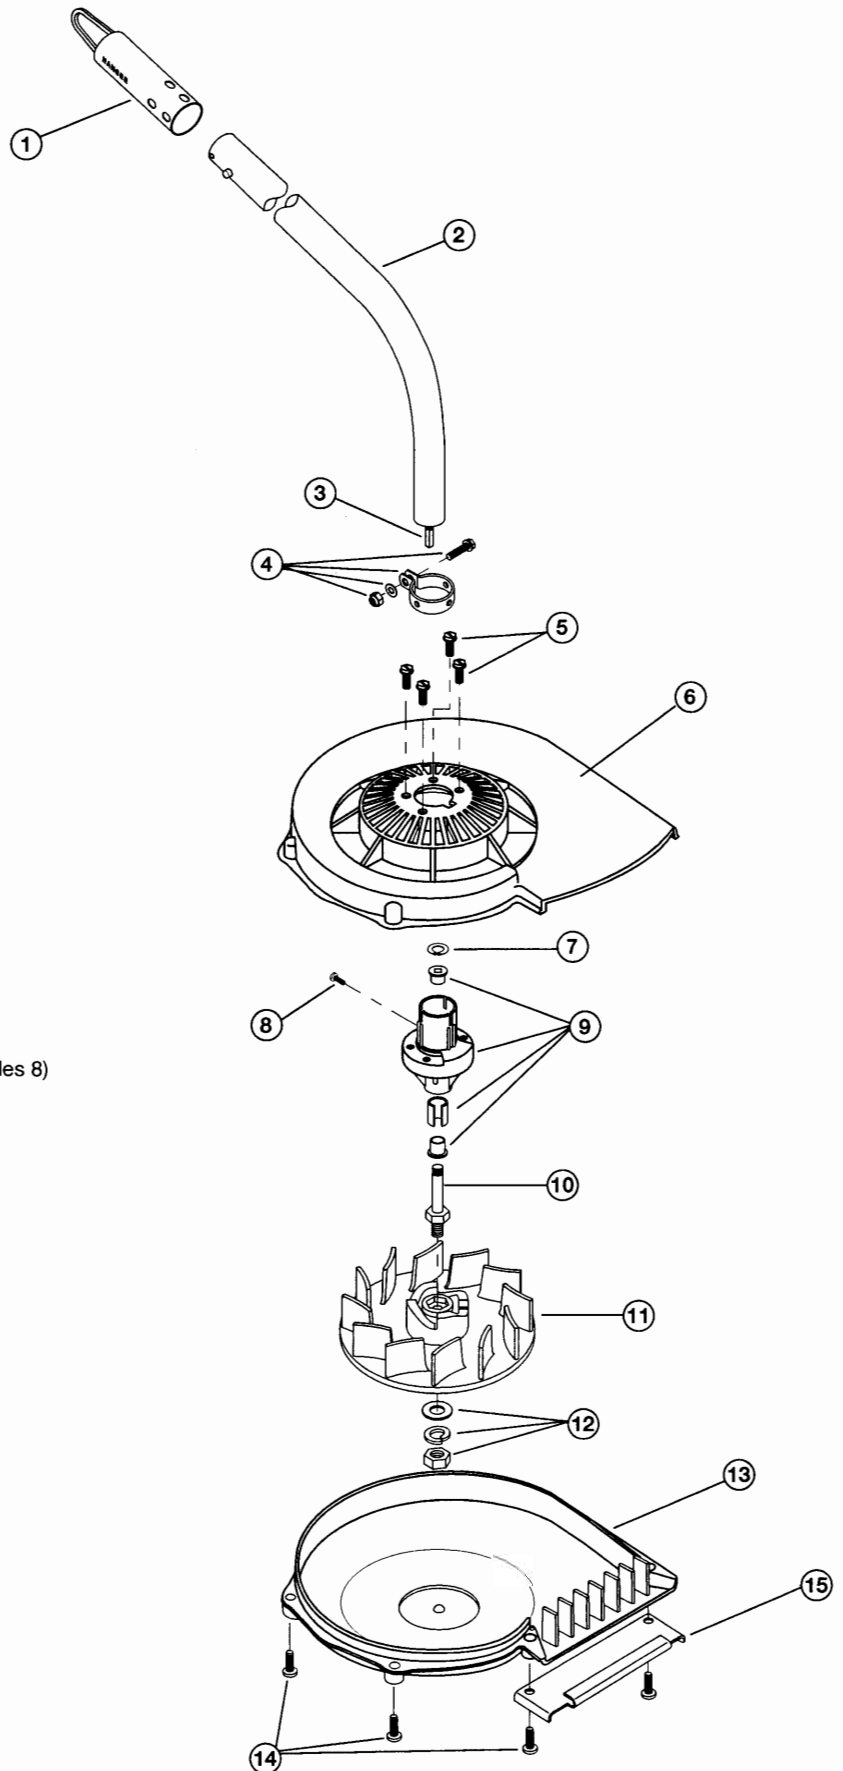

REPLACEMENT PARTS – MODEL SB720r SWEEPER BLOWER ATTACHMENT

(Serial Number 305000001 and greater)

Item	Part No.	Description
1	612605	Hanger
2	180340	Drive Shaft Housing Assembly
3	181852	Drive Shaft Assembly
4	153597	Lower Clamp Assembly (includes 8)
5	153318	Mounting Screw Assembly
6	180105	Upper Housing Assembly
7	145570	Palnut
8	145569	Anti-Rotation Screw
9	181636	Bushing Housing Assembly
10	612559	Impeller Shaft
11	180196	Impeller
12	182217	Nut and Washer Assembly
13	180106	Lower Housing Assembly
14	145888	Mounting Screw Assembly
15	612562	Edge Guard